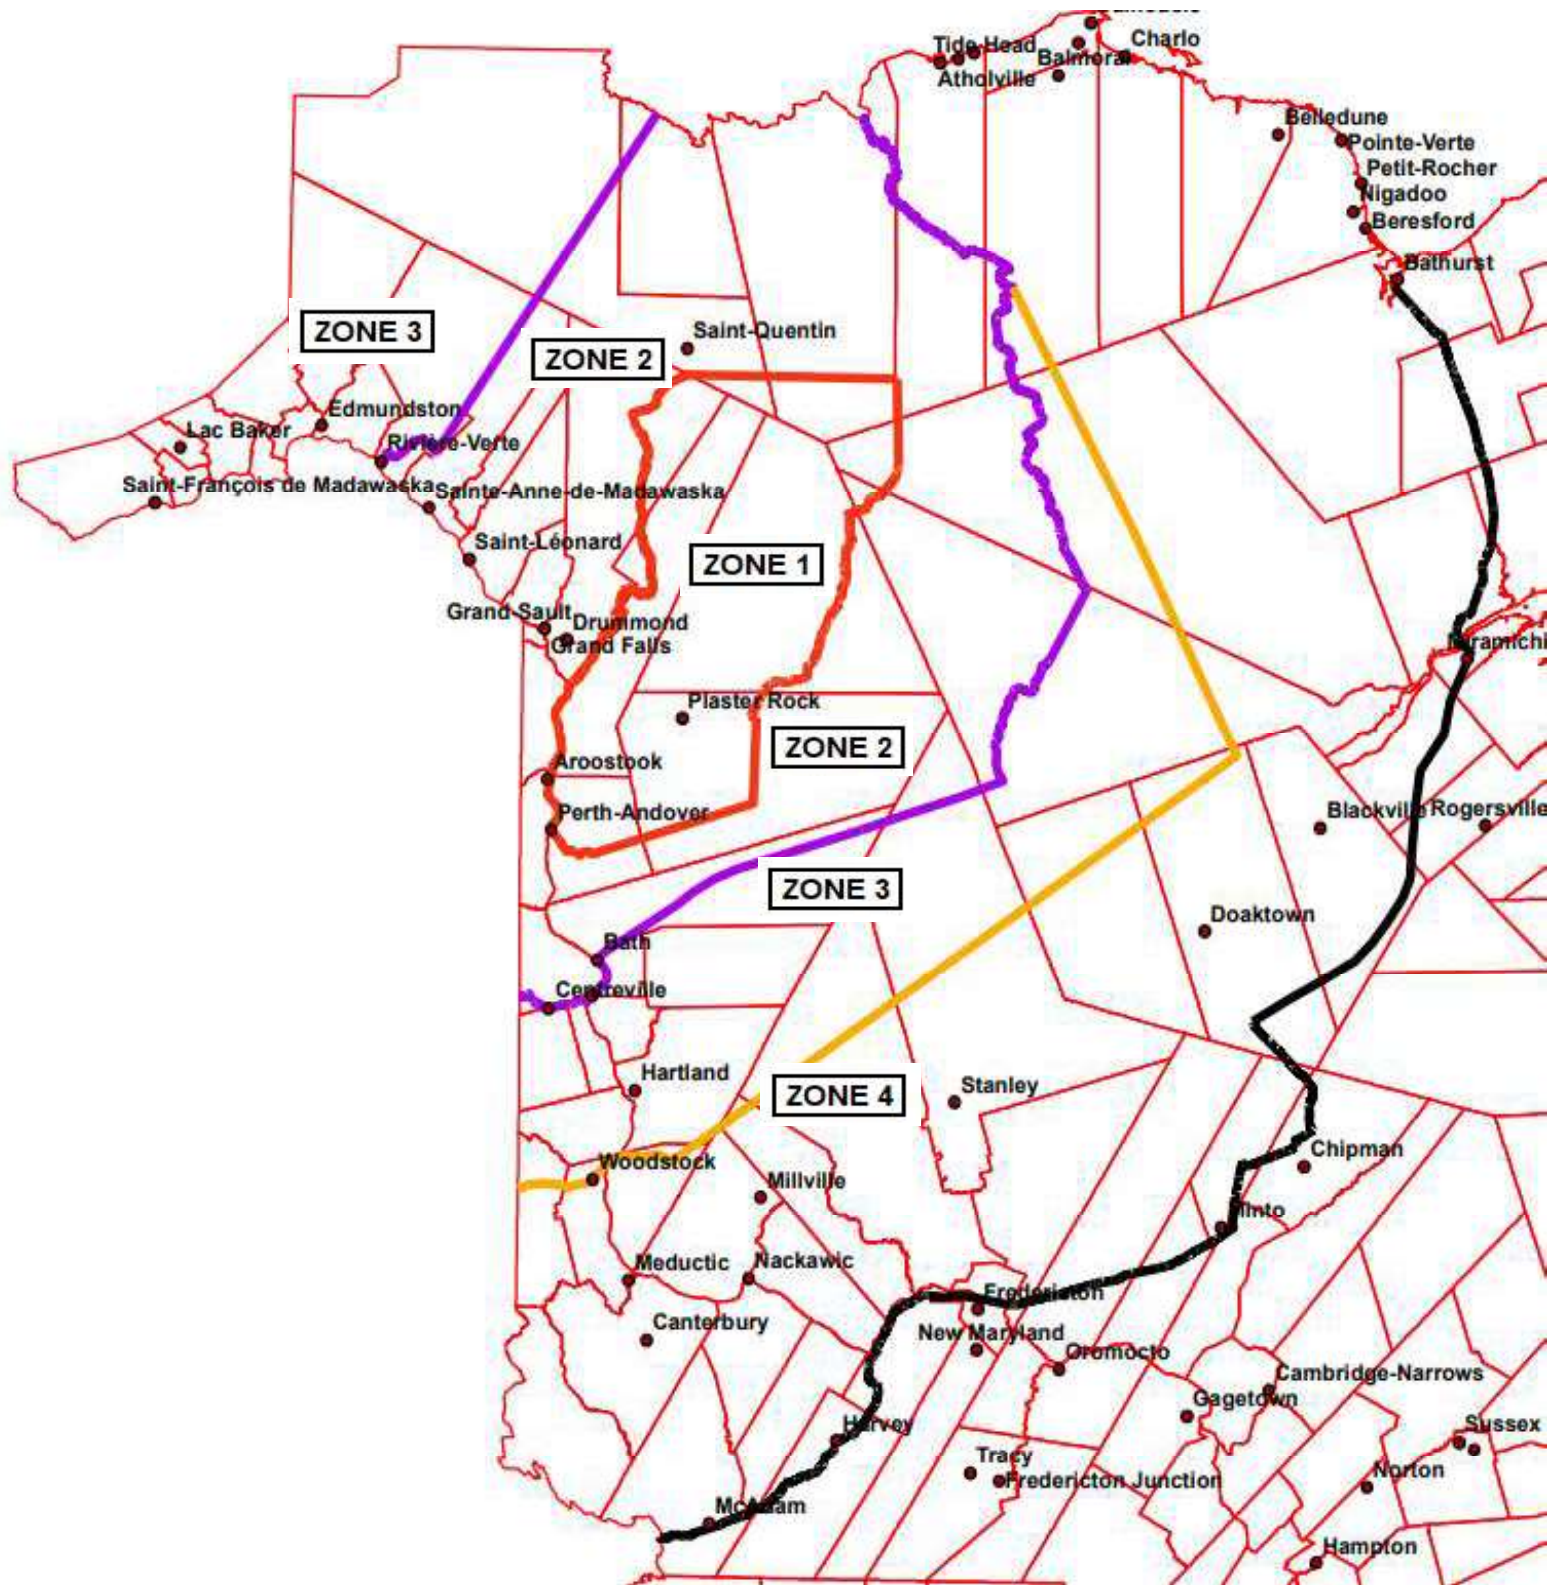

PRICING ZONES

31, Renous Rd.
Plaster Rock, New Brunswick
E7G 2N1

PLASTER ROCK SAWMILL

- Zone 1: Plaster Rock - Beach Glen Rd - St John River - Salmon River
 - Zone 2: North - Green River - Quisibis road to Cogerno ; South - Centerville RT 110 - Bath Shikatehawk stream
 - Zone 3: North of Green River - Quisibis road to Cogerno ; South - Woodstock RT 95 - Sharps Mountain rd
 - Zone 4: Mc Adam RT 4 - St John River to Fredericton - Minto - Miramichi bridge
- For more details, call scale at (506) - 356-4118